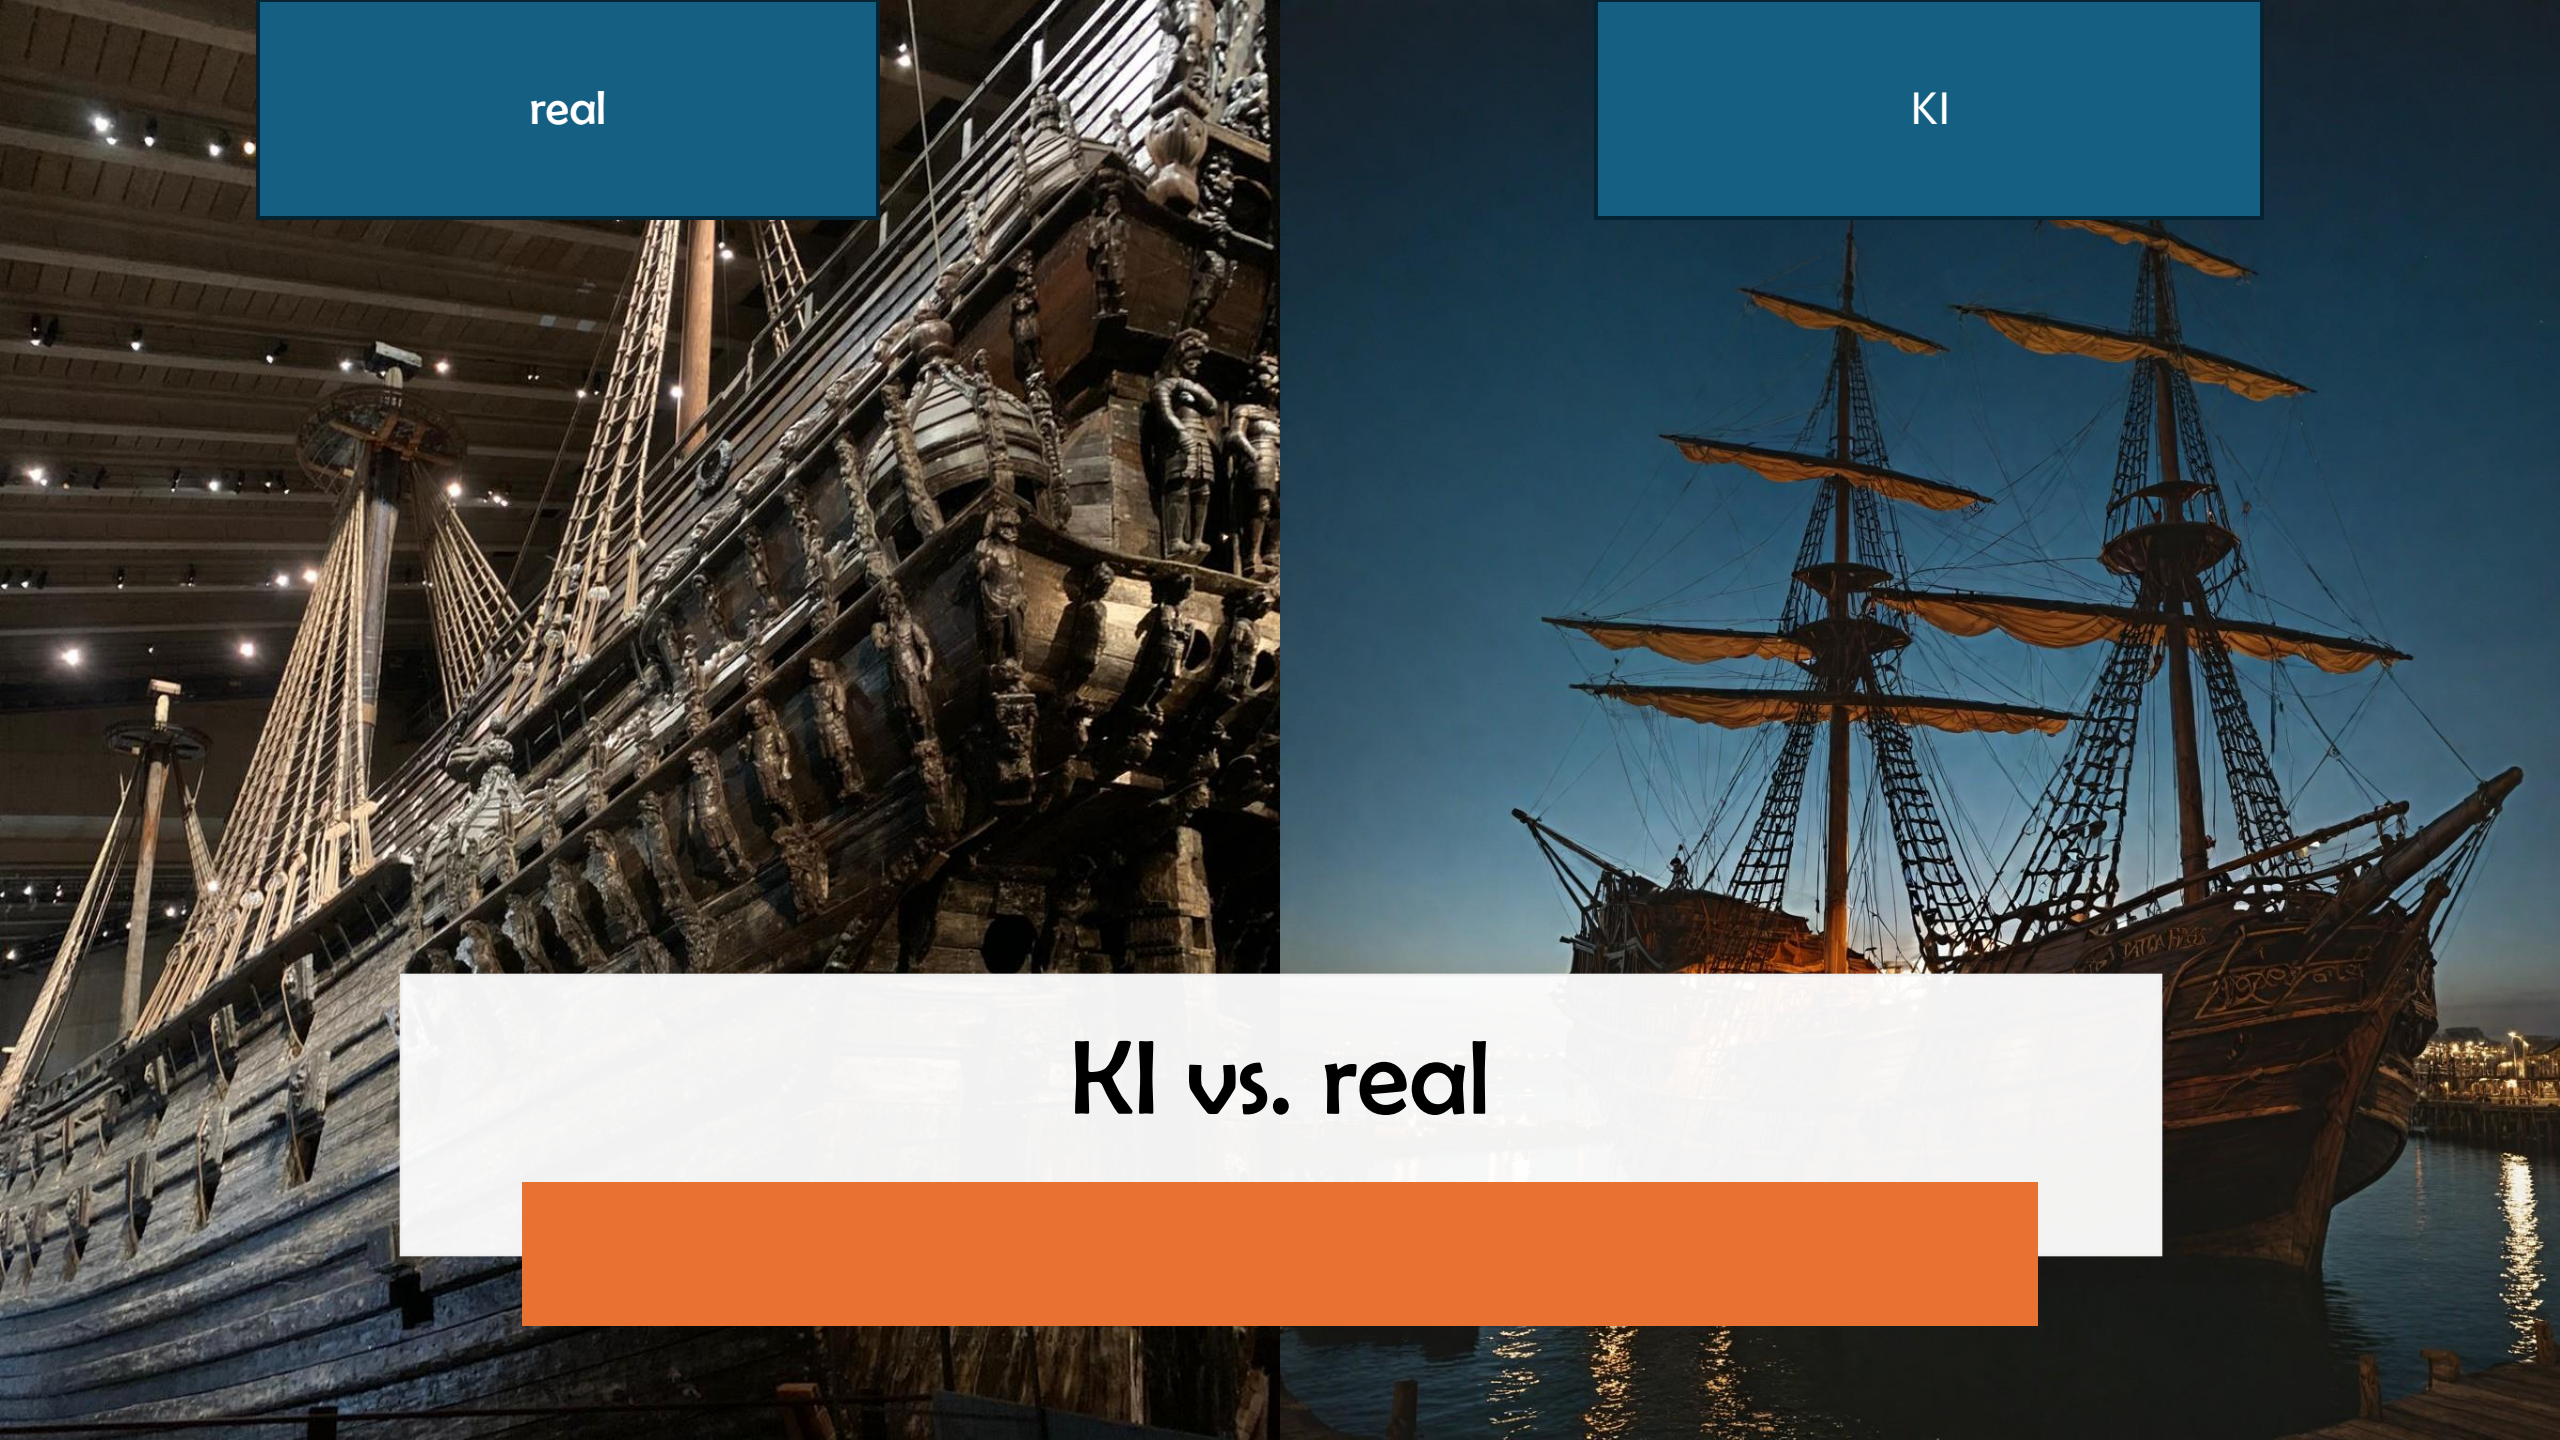

KI vs. real

KI vs. real

KI

real

KI vs. real

KI vs. real

KI

real

KI vs. real

KI vs. real

real

KI

KI vs. real

KI vs. real

real

KI

KI vs. real

The image features a central white circle with a thick light green border. Inside this circle, the text "Das war unser Projekt" is written in a bold, white, sans-serif font. The background is black and decorated with various geometric elements: a white zigzag line on the left, a small light orange circle at the bottom left, a larger light orange circle at the top right, a set of four parallel white diagonal lines on the right, and a large light orange circle at the bottom right.