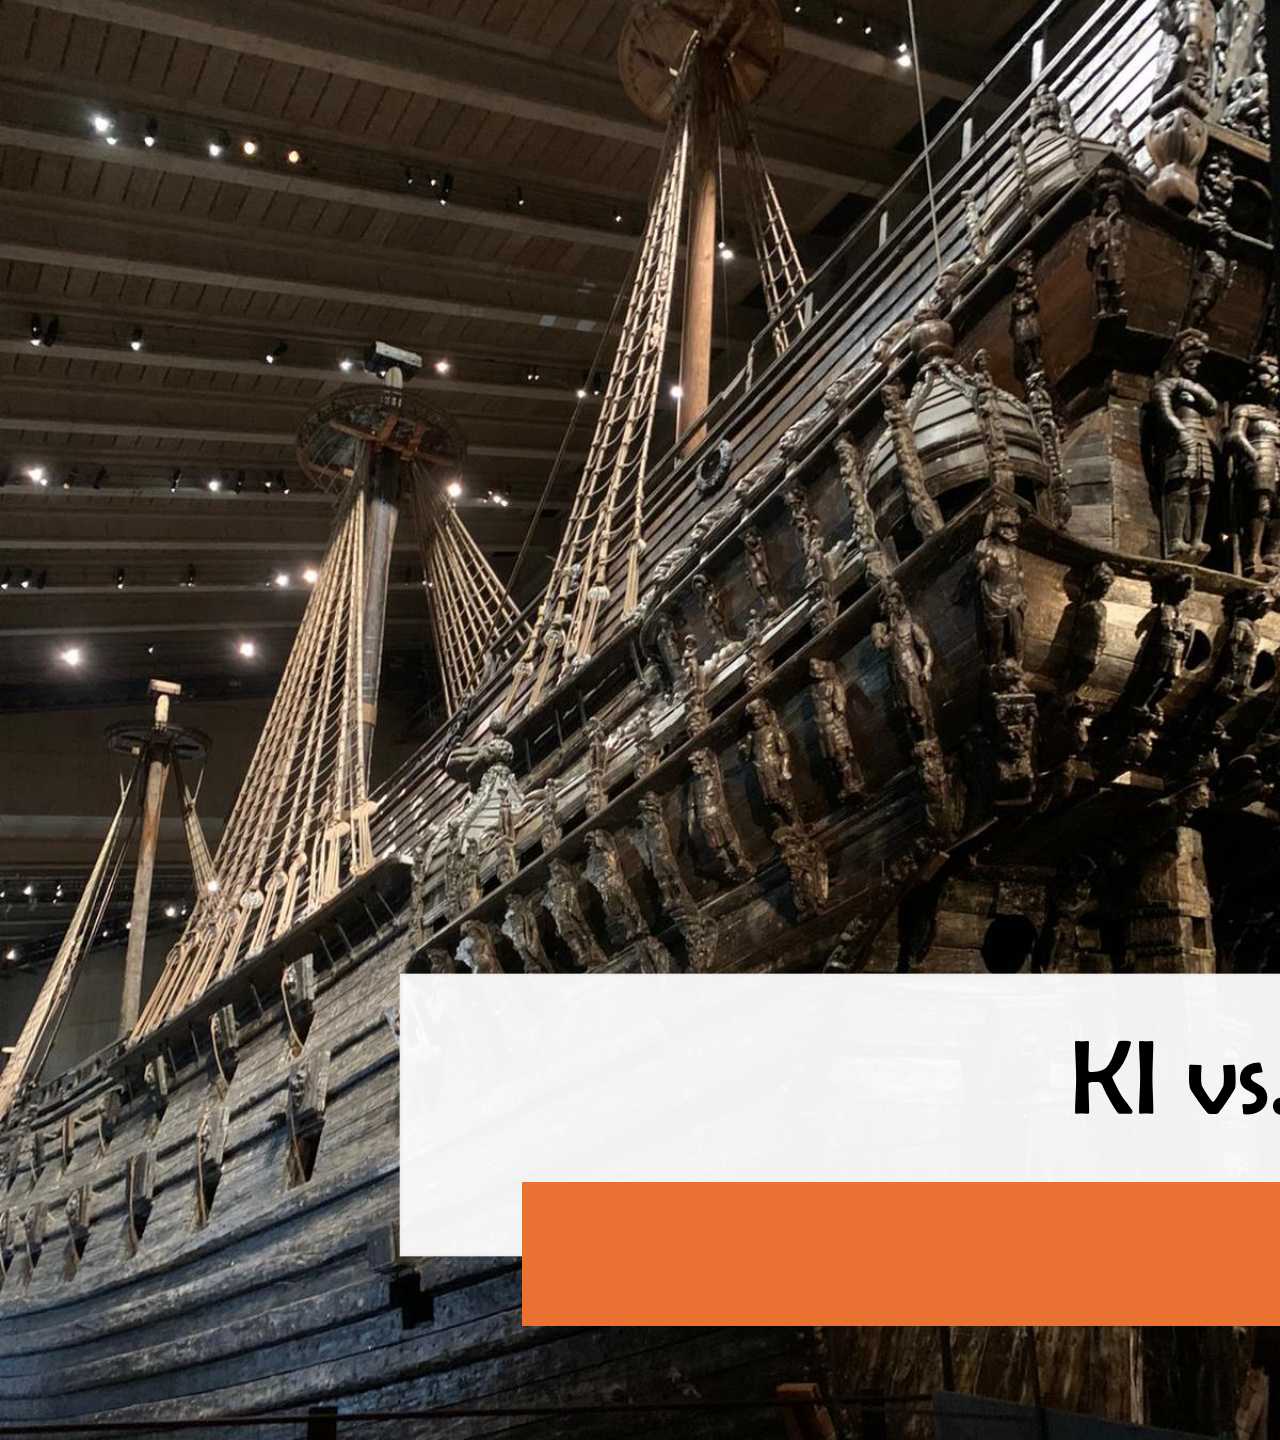

KI vs. real

KI vs. real

real

KI

KI vs. real

KI vs. real

real

KI

KI vs. real

The image features a central white circle with a thick light green border. Inside this circle, the text "Das war unser Projekt" is written in a bold, white, sans-serif font. The background is black and decorated with various geometric elements: a white zigzag line on the left, a small light orange circle at the bottom left, a larger light orange circle at the top right, a set of four parallel white diagonal lines on the right, and a large light orange circle at the bottom right.